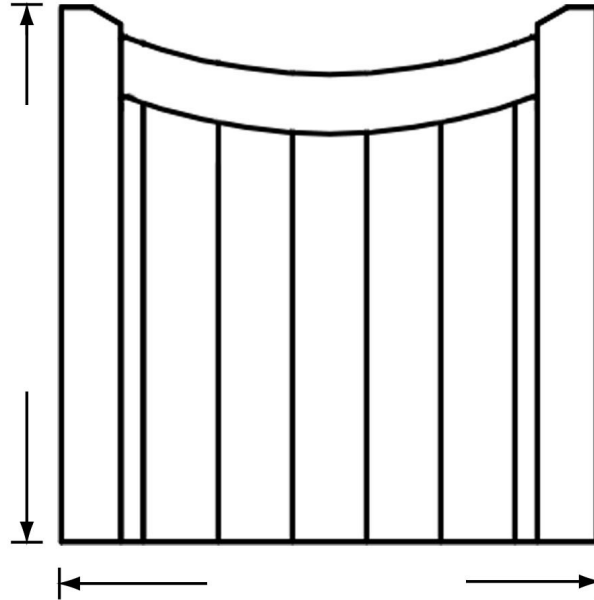

Sidvale Garden Gate

Specification Sheet

ORDER / QUOTE

Name	
Date	
Customer Ref/Order No	
Blamphayne Order No	

*REBATED

*Please enter details in notes.

REAR

CENTRE

FRONT

- Softwood
- Hardwood
- Horns
Adds 3" to total height
- No Horns
- Solid Bottom Rail
For automated gate systems
- Fixtures & Fittings
Please see additional sheet or notes
- Cover Strip Required

NOTES

Please supply measurements accurately, your gate will be made to these specifications