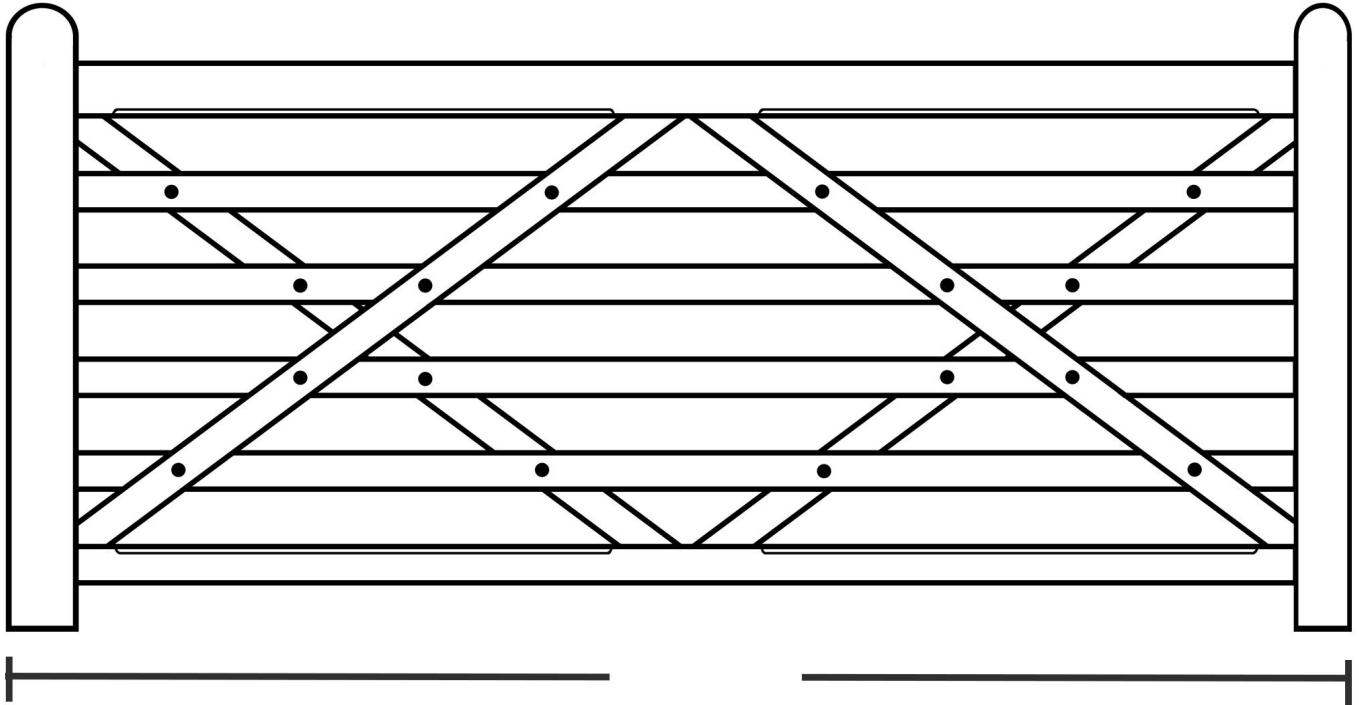

ORDER / QUOTE

SIX BAR WELSH GATE
Solid Bottom Rail

Name	
Date	
Customer Ref/Order No	
Blamphayne Order No	

REAR

CENTRE

FRONT

- Left Hand Hang
- Right Hand Hang
- Multi Hang
- Softwood
- Hardwood
- Solid Bottom Rail
- Fixtures & Fittings
Please see additional sheet or notes
- For Automation
Solid Bottom Rail, flush to bottom, not as illustrated.

NOTES

Please supply measurements accurately, your gate will be made to these specifications