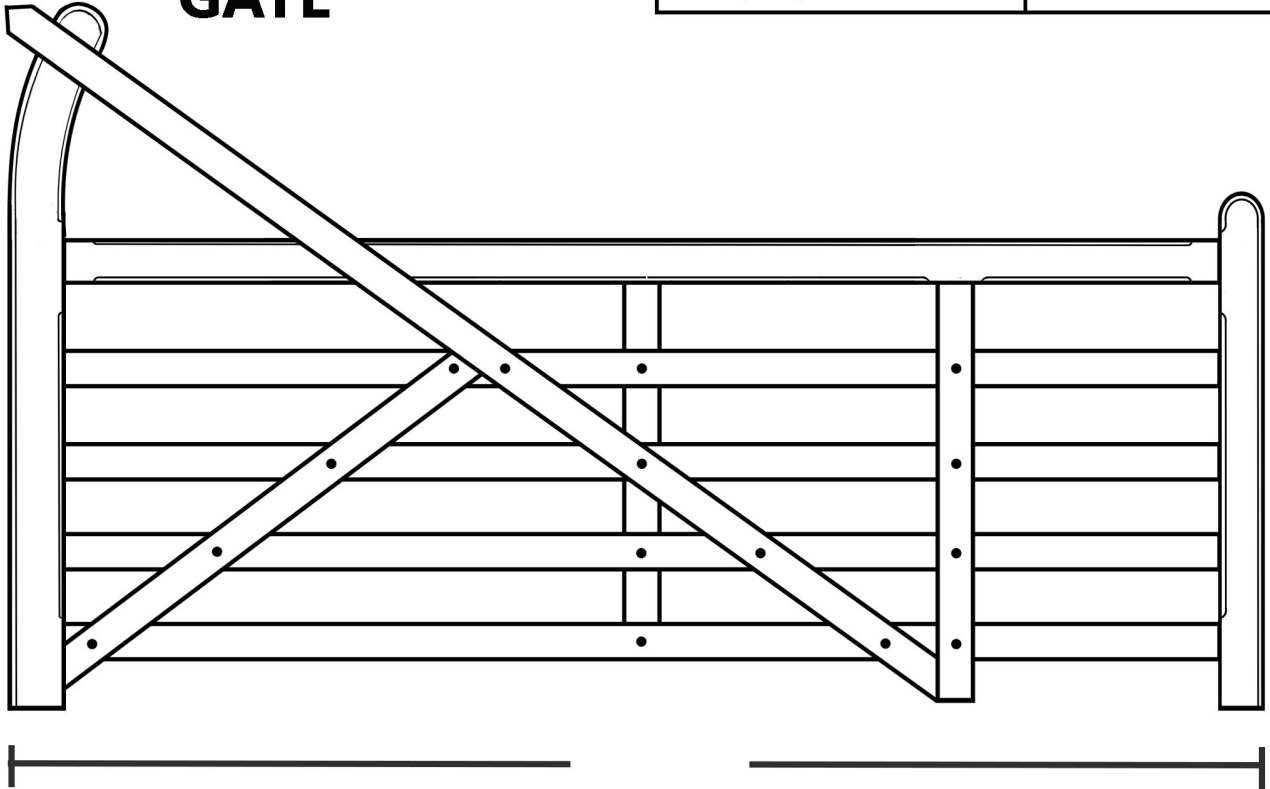

## TURNUED HEEL GATE

Name	
Date	
Customer Ref/Order No	
Blamphayne Order No	

- Left Hand Hang
- Right Hand Hang

- Softwood
- Hardwood
- Solid Bottom Rail
- Fixtures & Fittings  
Please see additional sheet or notes

NOTES

Please supply measurements accurately, your gate will be made to these specifications