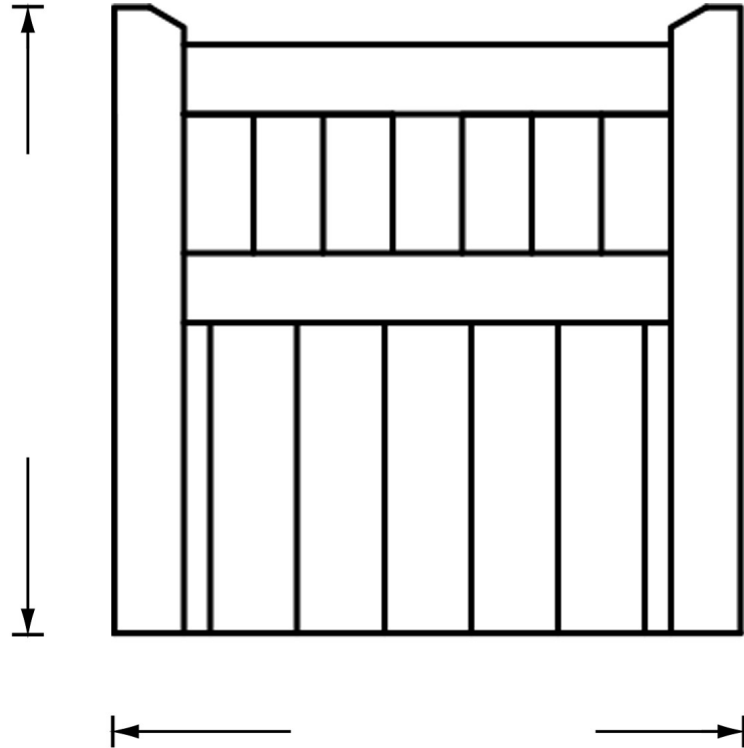

Haydonvale Garden Gate

Specification Sheet

ORDER / QUOTE

Name	
Date	
Customer Ref/Order No	
Blamphayne Order No	

FRONT

CENTRE

REAR

- Softwood
- Hardwood
- Horns
- No Horns
- Solid Bottom Rail
For automated gate systems
- Fixtures & Fittings
Please see additional sheet or notes
- Cover Strip Required

NOTES

Please supply measurements accurately, your gate will be made to these specifications