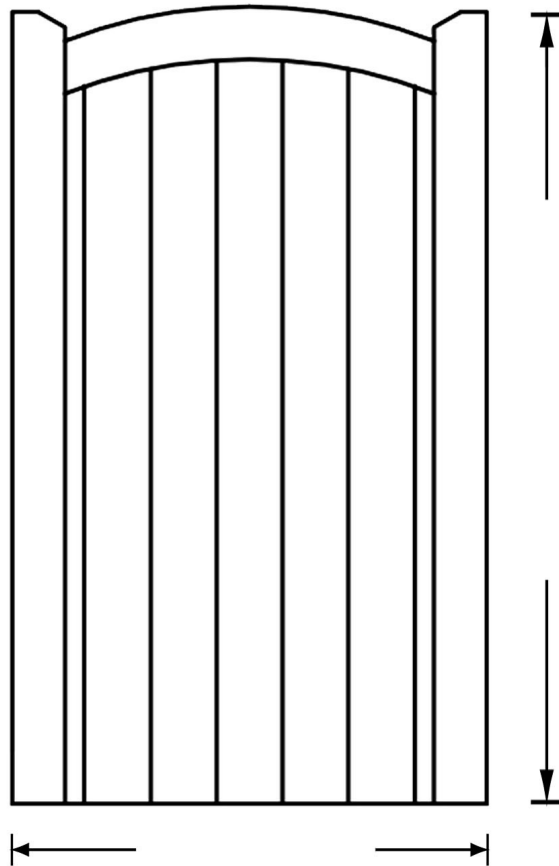

Ottervale Garden Gate

Specification Sheet

ORDER / QUOTE

Name	
Date	
Customer Ref/Order No	
Blamphayne Order No	

FRONT

CENTRE

REAR

- Softwood
- Hardwood
- Horns
- No Horns
- Solid Bottom Rail
For automated gate systems
- Fixtures & Fittings
Please see additional sheet or notes
- Cover Strip Required

NOTES

Please supply measurements accurately, your gate will be made to these specifications