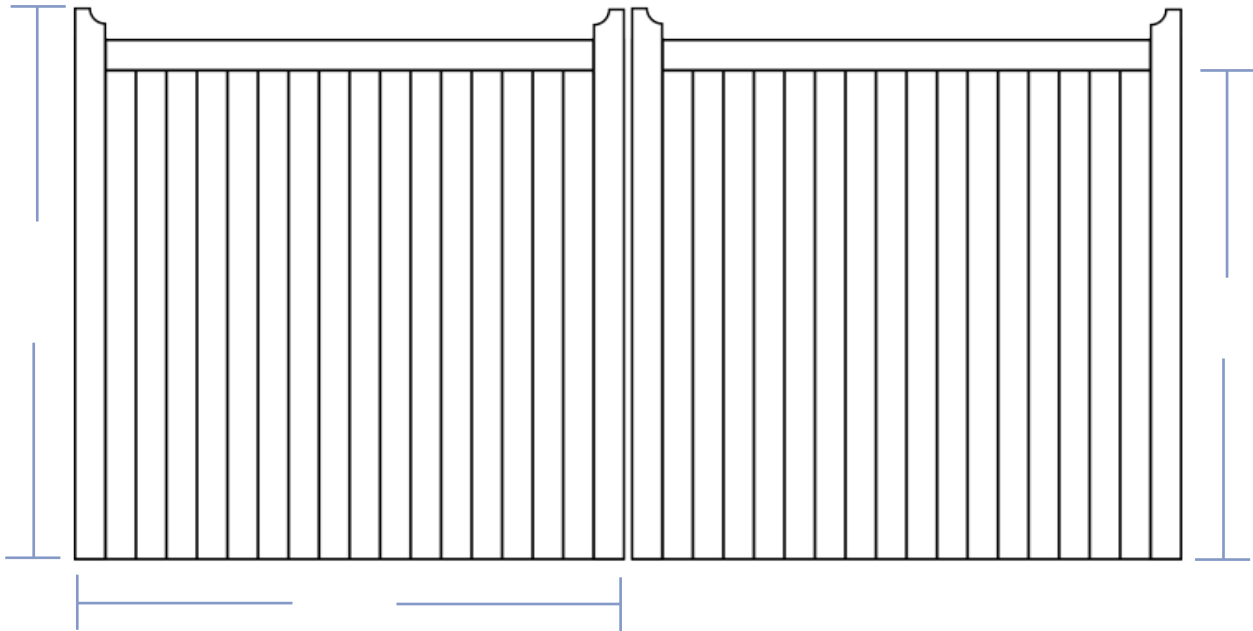

ORDER / QUOTE

WINDSOR NEW GATE

BLAMPHAYNE SAWMILLS LTD

Iron Bridge, Gittisham, Honiton, Devon EX14 3AN
Tel: 01404 851 357
www.blamphaynesawmills.co.uk

NAME:	DATE:
CUSTOMER REF/ORDER NO.:	

☐ QUANTITY

☐ SOFTWOOD

☐ HARDWOOD

☐ SOLID BOTTOM RAIL

☐ FIXTURES AND FITTINGS
PLEASE SEE ADDITIONAL SHEETS OR NOTES

☐ LEFT HANG

☐ RIGHT HANG

☐ MULTI HANG

☐ HORNS
ADD 4" TO TOTAL HEIGHT

☐ COVER STRIP REQUIRED?

☐ PAIR

☐ SINGLE