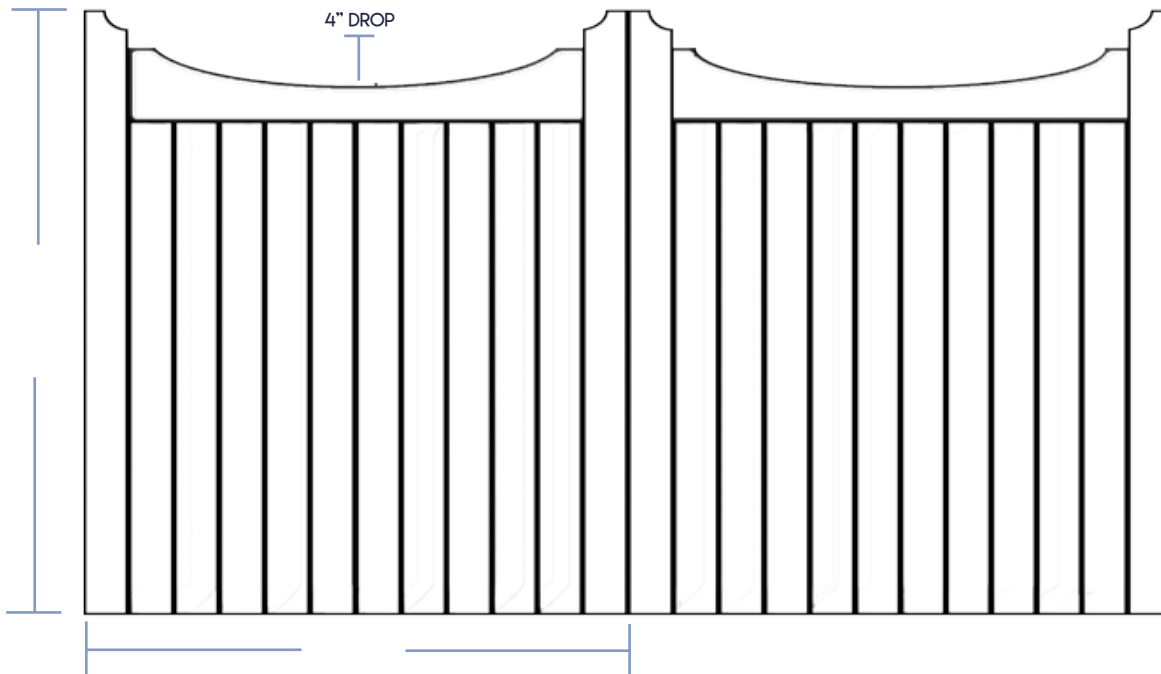

ORDER / QUOTE

MANOR ENTRANCE GATE

BLAMPHAYNE SAWMILLS LTD

Iron Bridge, Gittisham, Honiton, Devon EX14 3AN

Tel: 01404 851 357

www.blamphaynesawmills.co.uk

NAME:	DATE:
CUSTOMER REF/ORDER NO.:	

- QUANTITY
- SOFTWOOD
- HARDWOOD
- SOLID BOTTOM RAIL
- FIXTURES AND FITTINGS
PLEASE SEE ADDITIONAL SHEETS OR NOTES
- LEFT HANG
- RIGHT HANG
- MULTI HANG
- HORNS
ADD 4" TO TOTAL HEIGHT

PAIR SINGLE

CENTRE

FRONT

REAR

REBATED

PLEASE SUPPLY MEASUREMENTS ACCURATELY
YOUR GATE WILL BE MADE TO THESE SPECIFICATIONS

NOTES