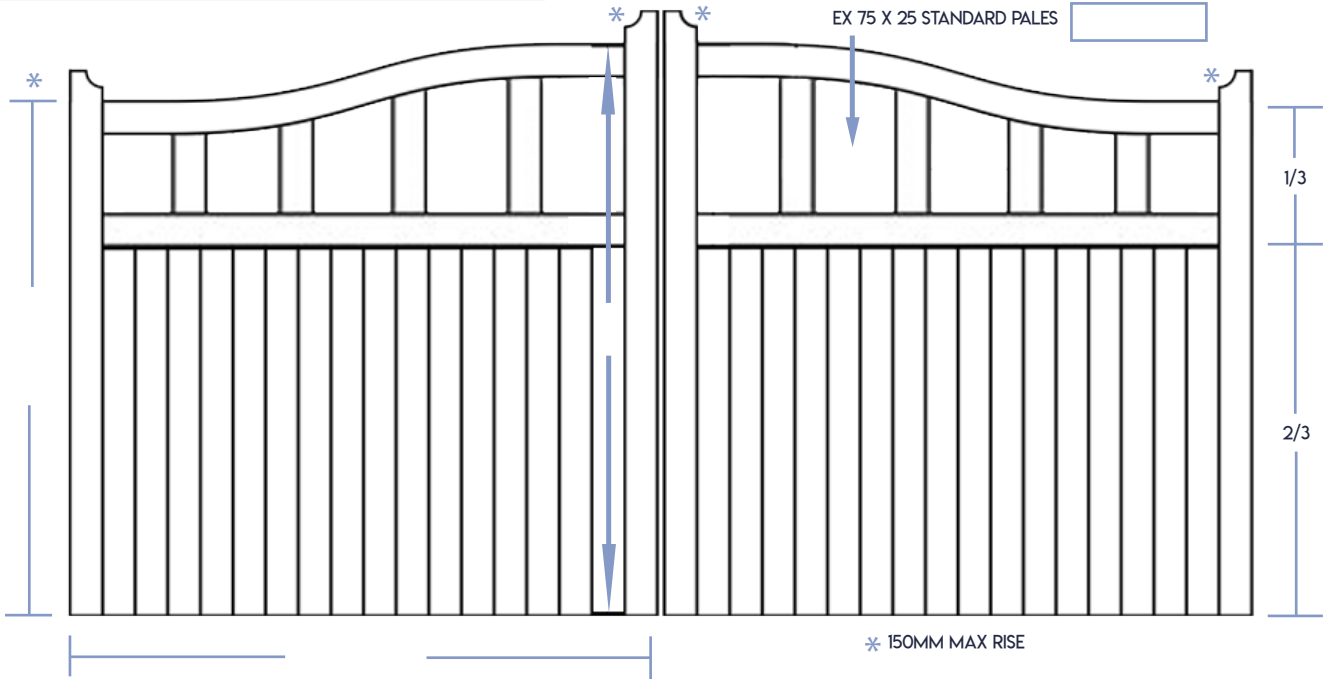

ORDER / QUOTE

AXMOUTH BELL TOP GATE

BLAMPHAYNE SAWMILLS LTD

Iron Bridge, Gittisham, Honiton, Devon EX14 3AN

Tel: 01404 851 357

www.blamphaynesawmills.co.uk

NAME:	DATE:
CUSTOMER REF/ORDER NO.:	

PLEASE ADVISE APPROXIMATE WIDTH OF GAPS BETWEEN PALES
EX 75 X 25 STANDARD PALES

- QUANTITY
- SOFTWOOD
- HARDWOOD
- SOLID BOTTOM RAIL
- FIXTURES AND FITTINGS
PLEASE SEE ADDITIONAL SHEETS OR NOTES
- LEFT HANG
- RIGHT HANG
- MULTI HANG
- HORNS
ADD 4" TO TOTAL HEIGHT

PAIR SINGLE

PLEASE SUPPLY MEASUREMENTS ACCURATELY
YOUR GATE WILL BE MADE TO THESE SPECIFICATIONS