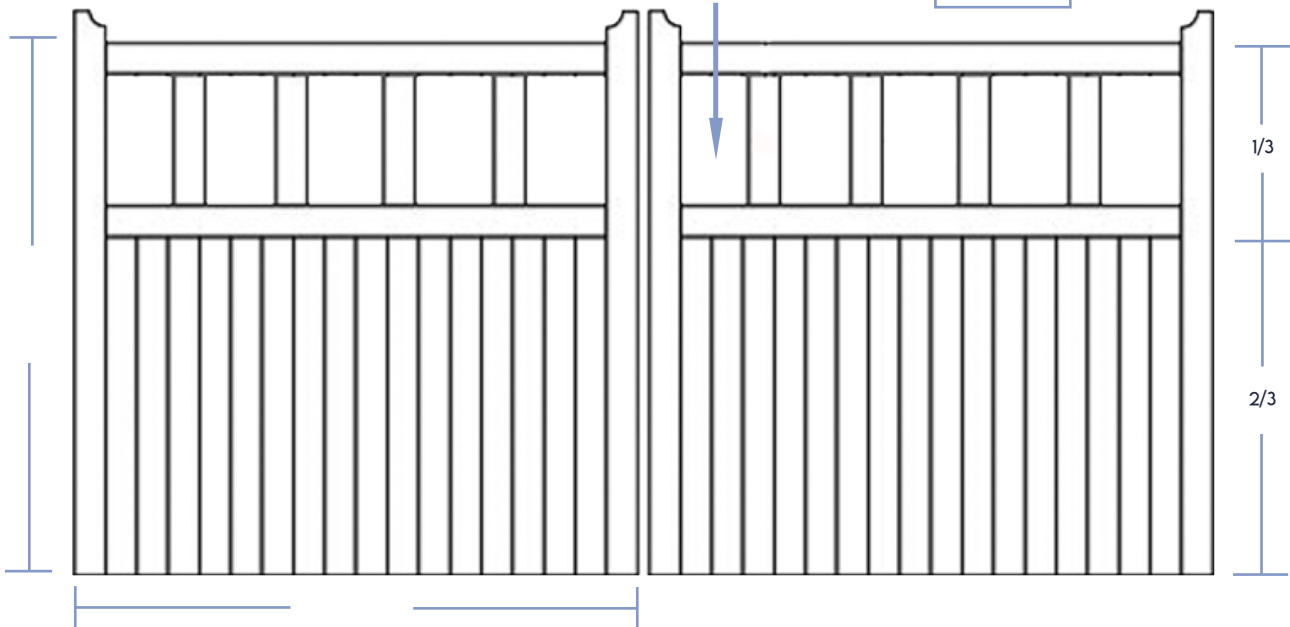

ORDER / QUOTE

HAYDON ENTRANCE GATE

BLAMPHAYNE SAWMILLS LTD

Iron Bridge, Gittisham, Honiton, Devon EX14 3AN

Tel: 01404 851 357

www.blamphaynesawmills.co.uk

NAME:	DATE:
CUSTOMER REF/ORDER NO.:	

PLEASE ADVISE APPROXIMATE WIDTH OF GAPS BETWEEN PALES
EX 75 X 25 STANDARD PALES

- QUANTITY
- SOFTWOOD
- HARDWOOD
- SOLID BOTTOM RAIL
- FIXTURES AND FITTINGS
PLEASE SEE ADDITIONAL SHEETS OR NOTES
- LEFT HANG
- RIGHT HANG
- MULTI HANG
- HORNS
ADD 4" TO TOTAL HEIGHT
- COVER STRIPS REQUIRED?